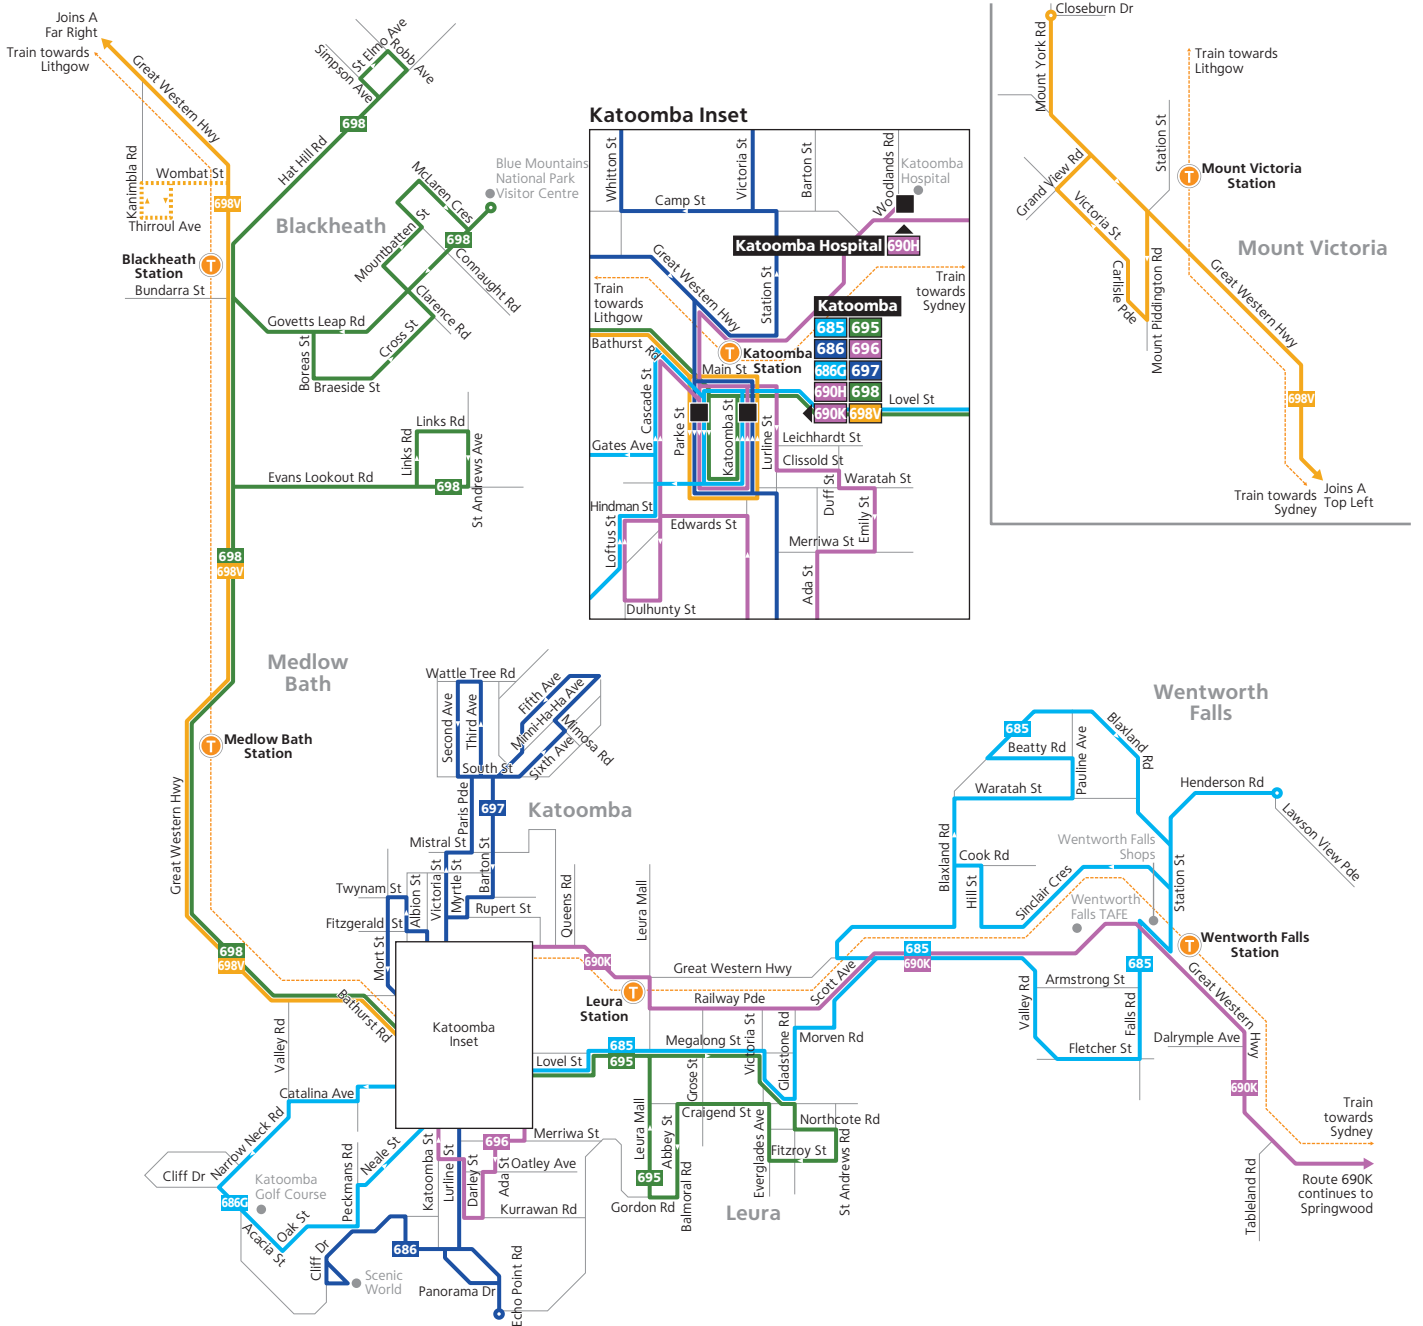

Routes 685, 686, 686G, 690H, 690K, 695, 696, 697, 698, 698V

- Legend**
- Bus route
 - 685 Bus route number
 - Bus route start/finish
 - T Train line/station
 - Echo Point & Three Sisters

Diagrammatic Map
Not to Scale