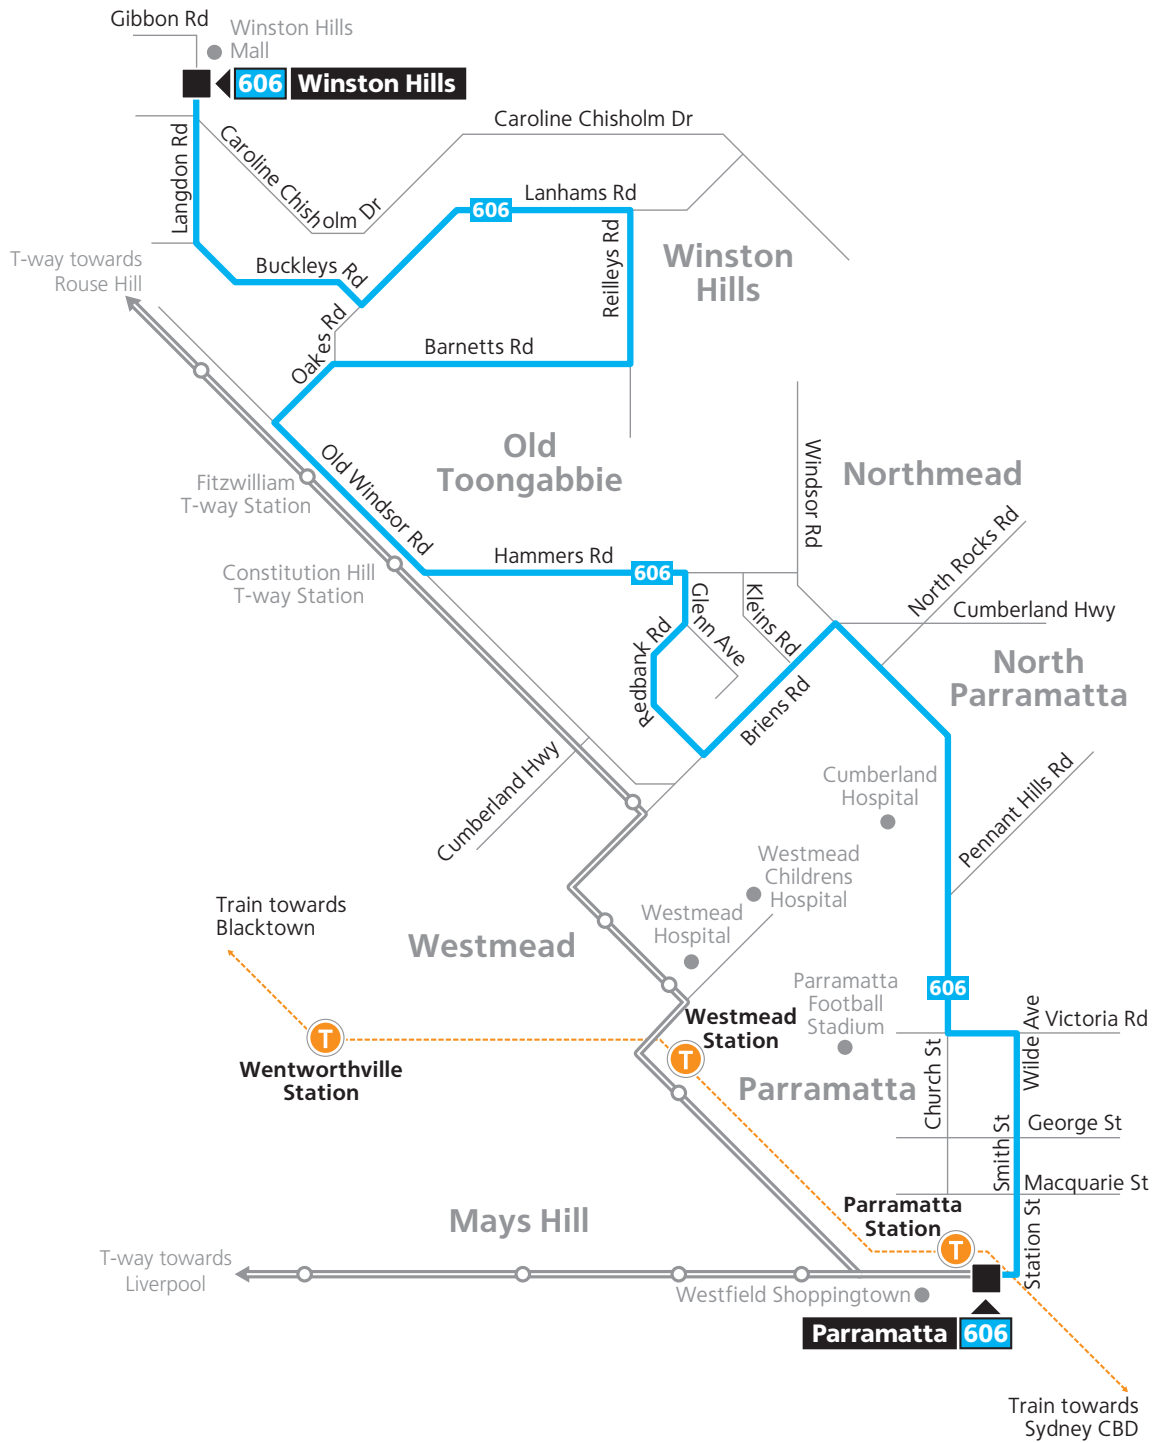

# Route 606

### Legend

- Bus route
- 606 Bus route number
- 606 Bus route start/finish
- T Train line/station

Diagrammatic Map  
Not to Scale