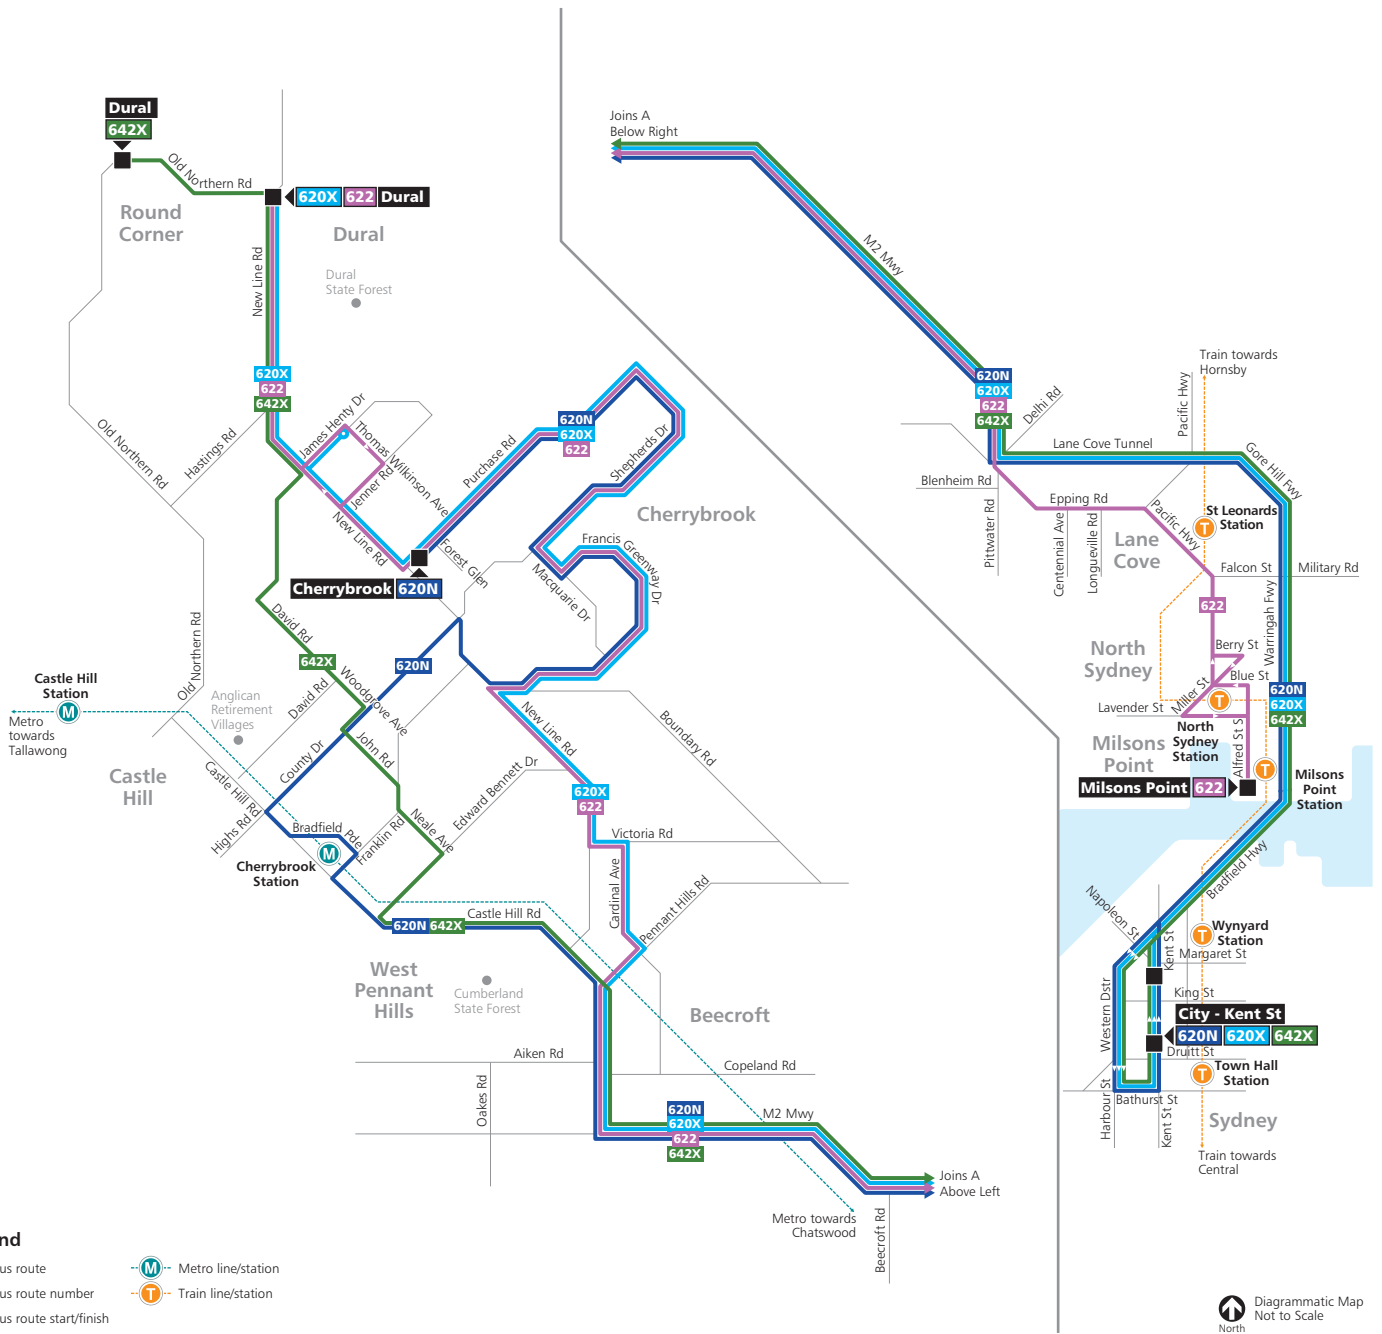

Routes 620N, 620X, 622, 642X

Route 622 to Milsons Point

Picks up and sets down passengers at all stops to Pennant Hills Road & Aiken Road, then only at Riverside Corporate Park (Epping Road), Lane Cove West Industrial Park (Sam Johnson Way), Lane Cove (Epping Road & Longueville Road), Pacific Highway & Hotham Parade, Pacific Highway & Campbell Street, Gore Hill TAFE/RNSH, St Leonards (Pacific Highway), Crows Nest (Pacific Highway & Falcon Street), North Sydney (Miller Street & Pacific Highway) and Milsons Point (Alfred Street South).

Route 622 to Dural

Picks up and sets down passengers only at Milsons Point (Alfred Street South), North Sydney (Miller Street & Pacific Highway), Crows Nest (Pacific Highway & Falcon Street), St Leonards (Pacific Highway), Gore Hill TAFE/RNSH, Pacific Highway & Campbell Street, Pacific Highway & Hotham Parade, Lane Cove (Epping Road & Longueville Road), Lane Cove West Industrial Park (Sam Johnson Way), Riverside Corporate Park (Epping Road), Pennant Hills Road & Aiken Road, then at all stops.