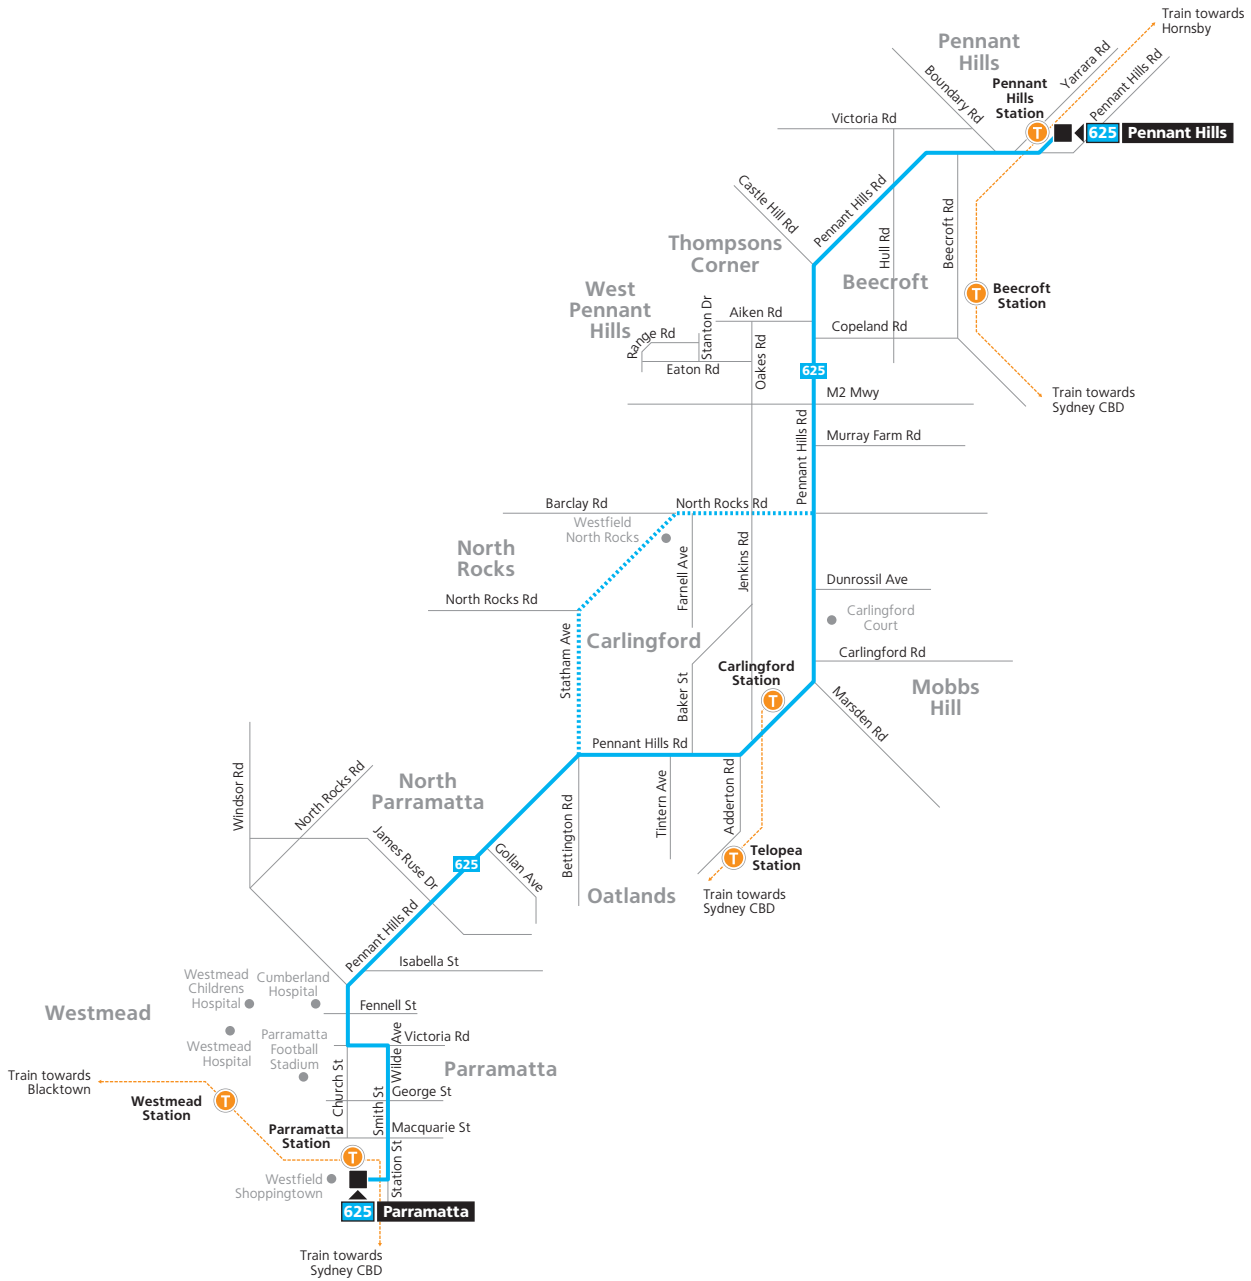

Route 625

Legend

- Bus route
- 625 Bus route number
- Bus route start/finish
- T Train line/station

Diagrammatic Map
Not to Scale