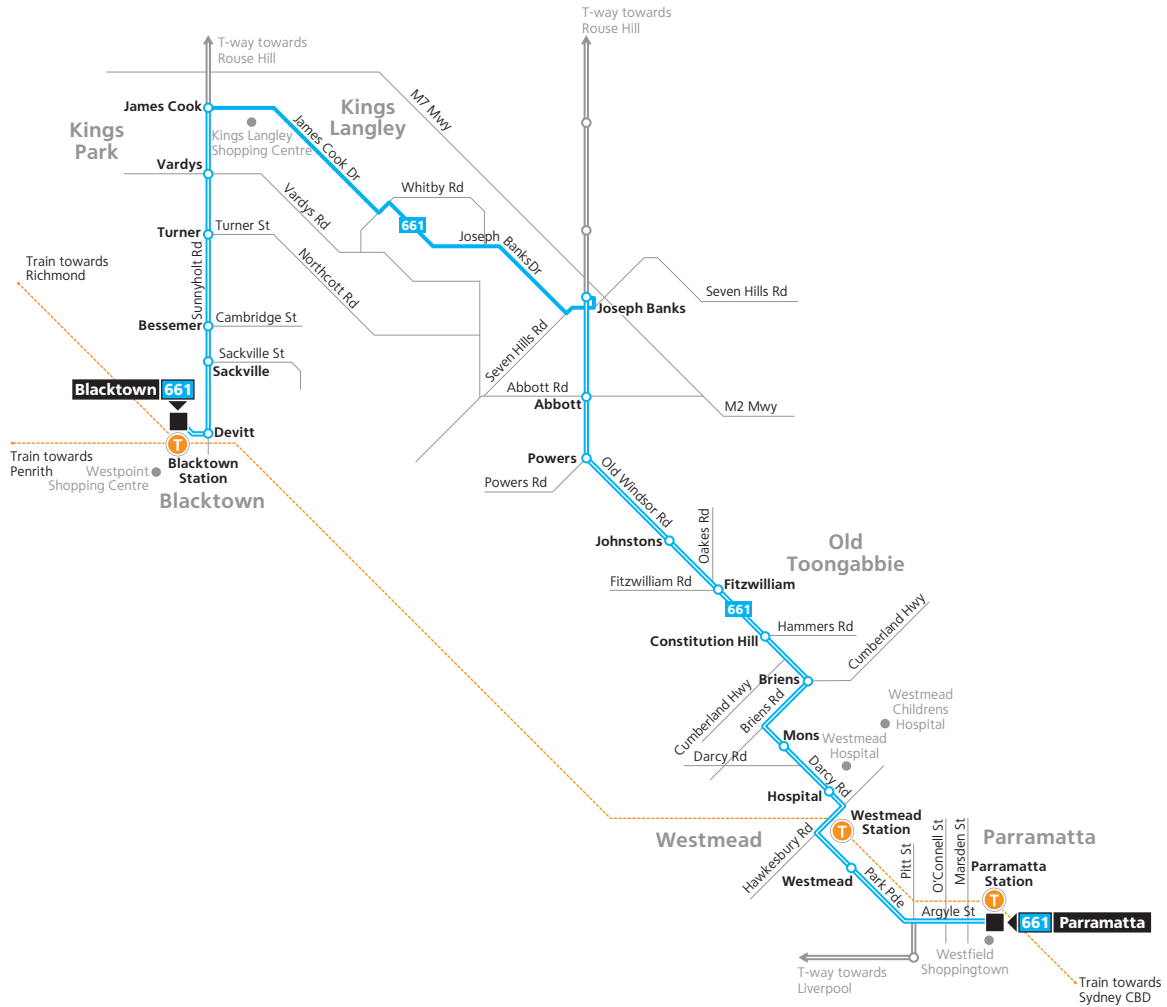

# Route 661

## Legend

- Bus route
- 661 Bus route number
- Bus route start/finish
- T Train line/station
- T-way/stop

Diagrammatic Map  
Not to Scale