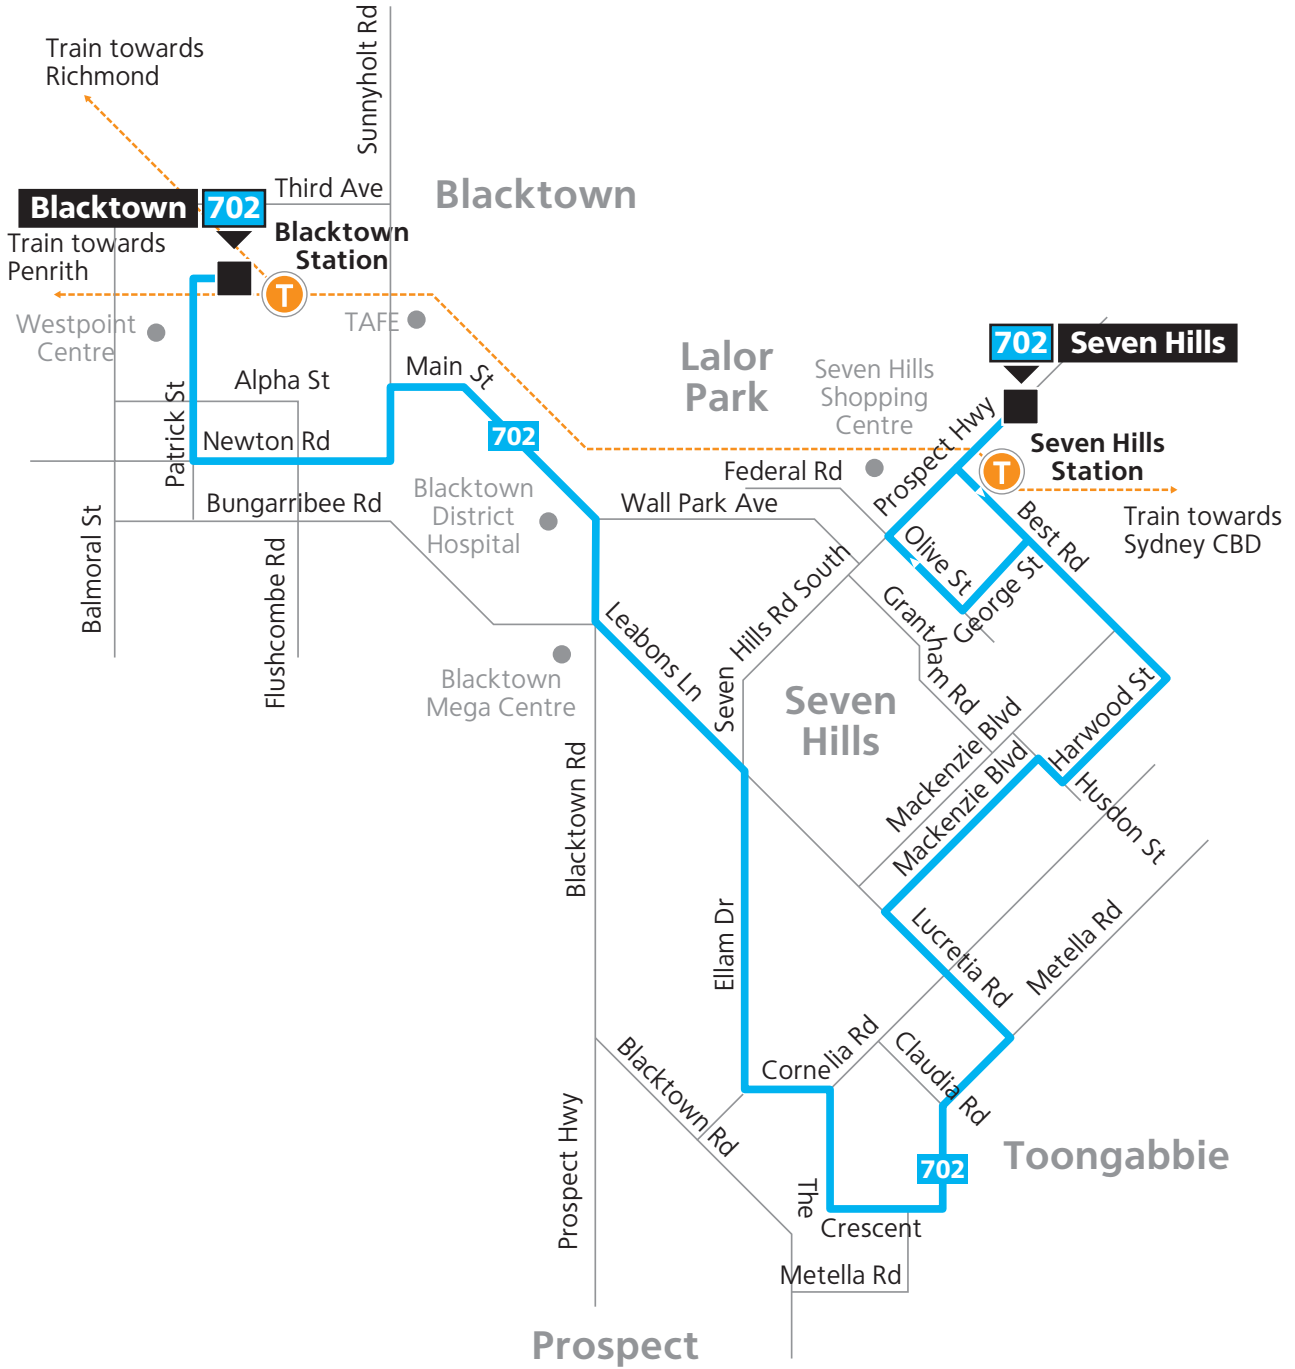

# Route 702

### Legend

- Bus route
- 702 Bus route number
- Bus route start/finish
- Train line/station
- T Train line/station

Diagrammatic Map  
Not to Scale