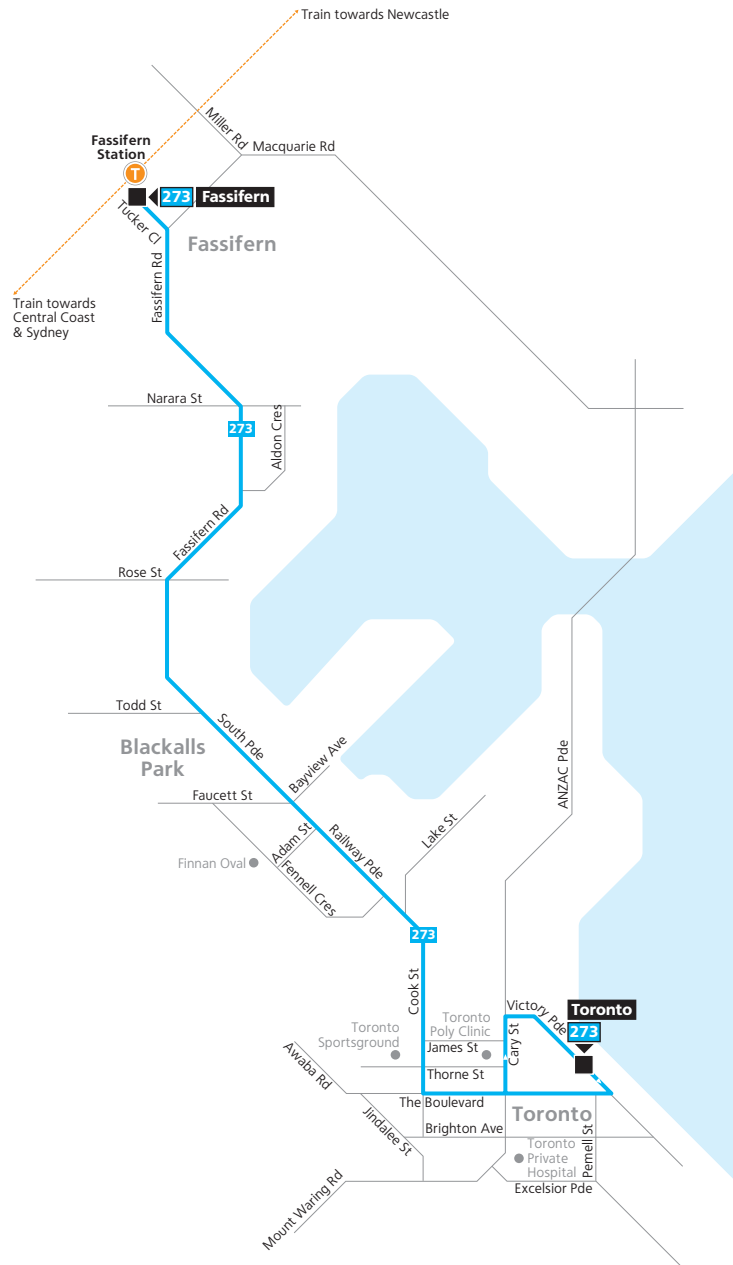

Route 273

Legend

- Bus route
- 273 Bus route number
- Bus route start/finish
- T Train line/station

Diagrammatic Map
Not to Scale