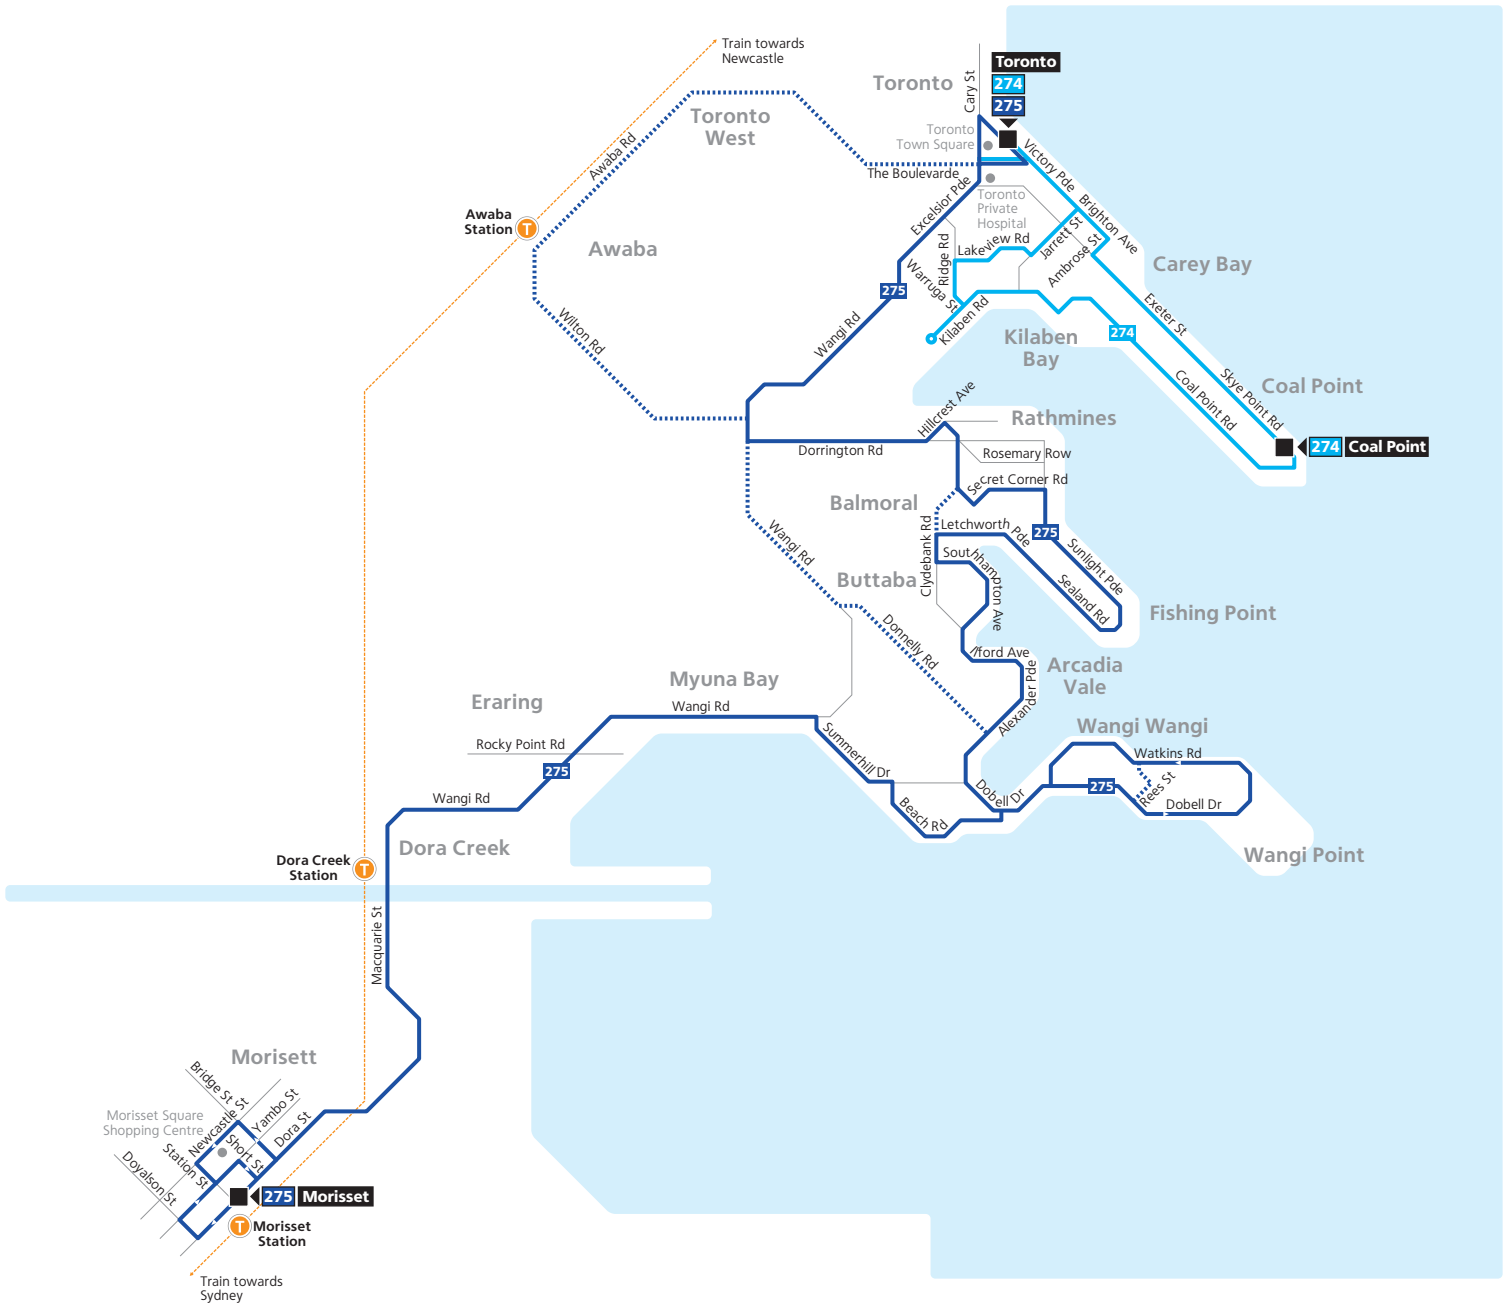

Routes 274, 275

Legend

- Bus route
- 274 Bus route number
- Bus route start/finish
- T Train line/station

Diagrammatic Map
Not to Scale