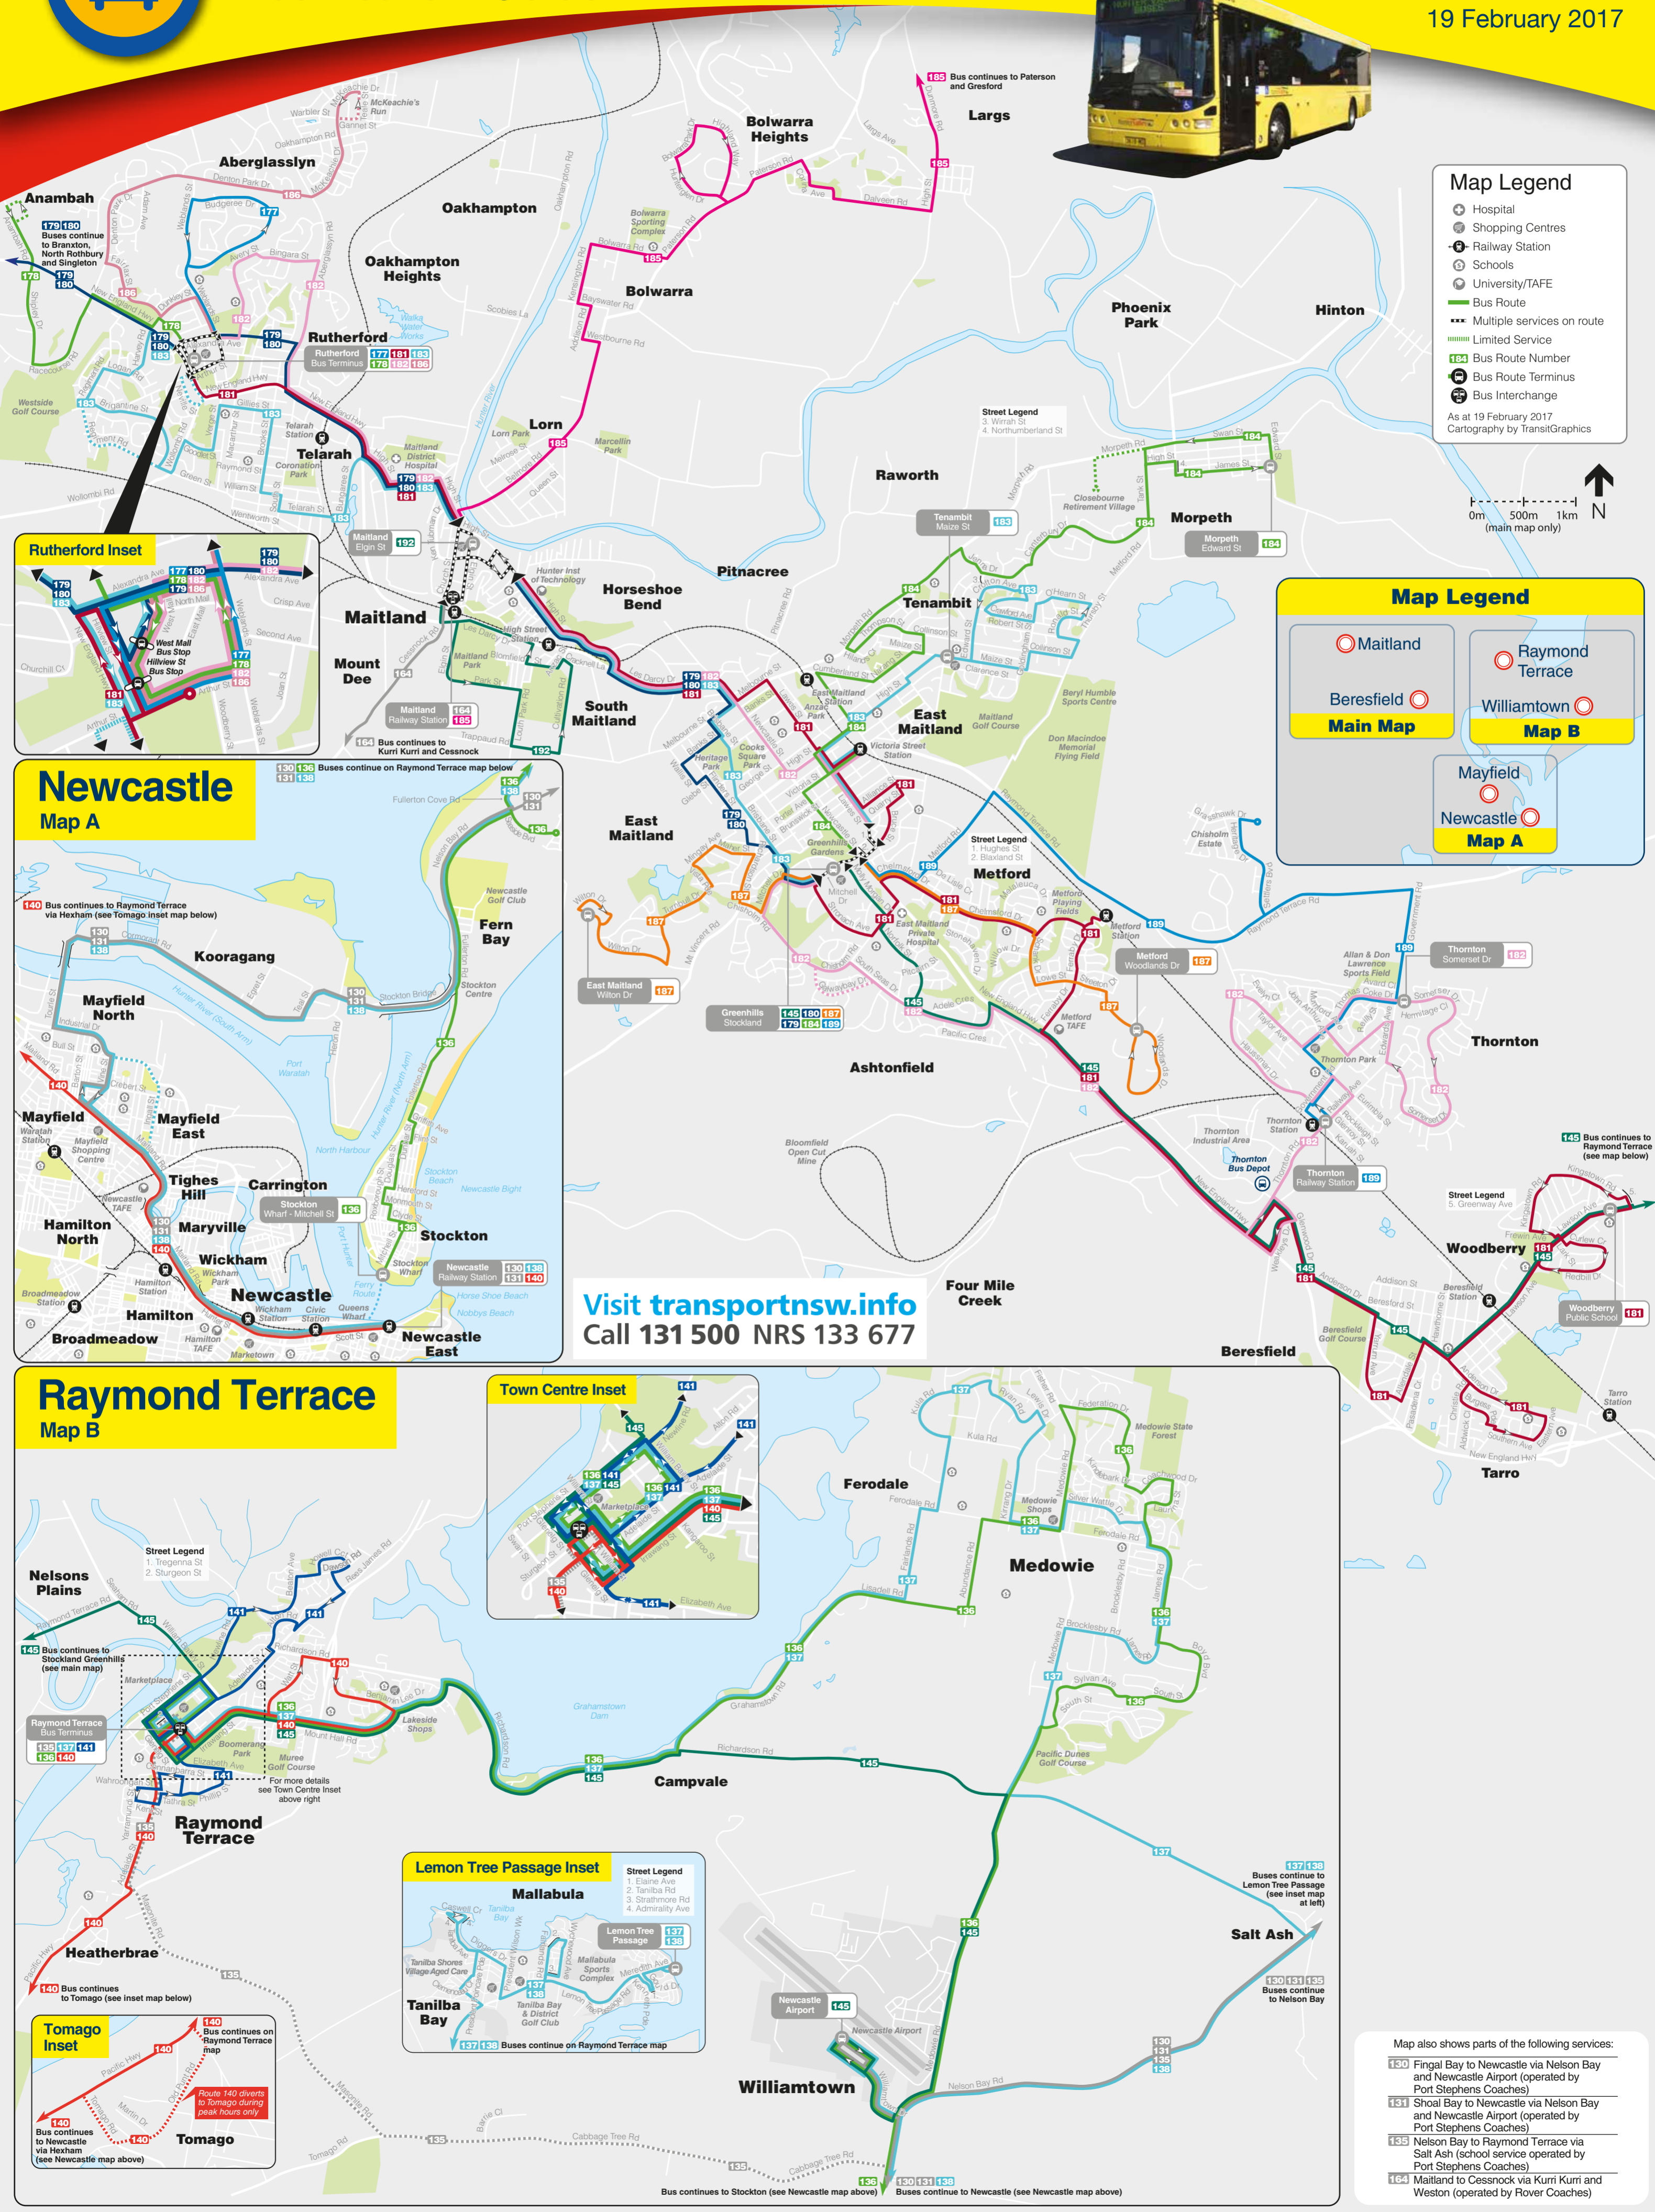

Maitland & Raymond Terrace District Bus Network Guide

Effective from:
19 February 2017

Map Legend

- Hospital
- Shopping Centres
- Railway Station
- Schools
- University/TAFE
- Bus Route
- Multiple services on route
- Limited Service
- Bus Route Number
- Bus Route Terminus
- Bus Interchange

As at 19 February 2017
Cartography by TransitGraphics

Rutherford Inset

Map Legend

- Maitland
- Raymond Terrace
- Beresfield
- Williamstown
- Mayfield
- Newcastle

Main Map
Map B
Map A

Newcastle Map A

Visit transportnsw.info
Call 131 500 NRS 133 677

Raymond Terrace Map B

Town Centre Inset

Lemon Tree Passage Inset

Tomago Inset

- Map also shows parts of the following services:
- 130 Fingal Bay to Newcastle via Nelson Bay and Newcastle Airport (operated by Port Stephens Coaches)
 - 131 Shoal Bay to Newcastle via Nelson Bay and Newcastle Airport (operated by Port Stephens Coaches)
 - 135 Nelson Bay to Raymond Terrace via Salt Ash (school service operated by Port Stephens Coaches)
 - 164 Maitland to Cessnock via Kurri Kurri and Weston (operated by Rover Coaches)