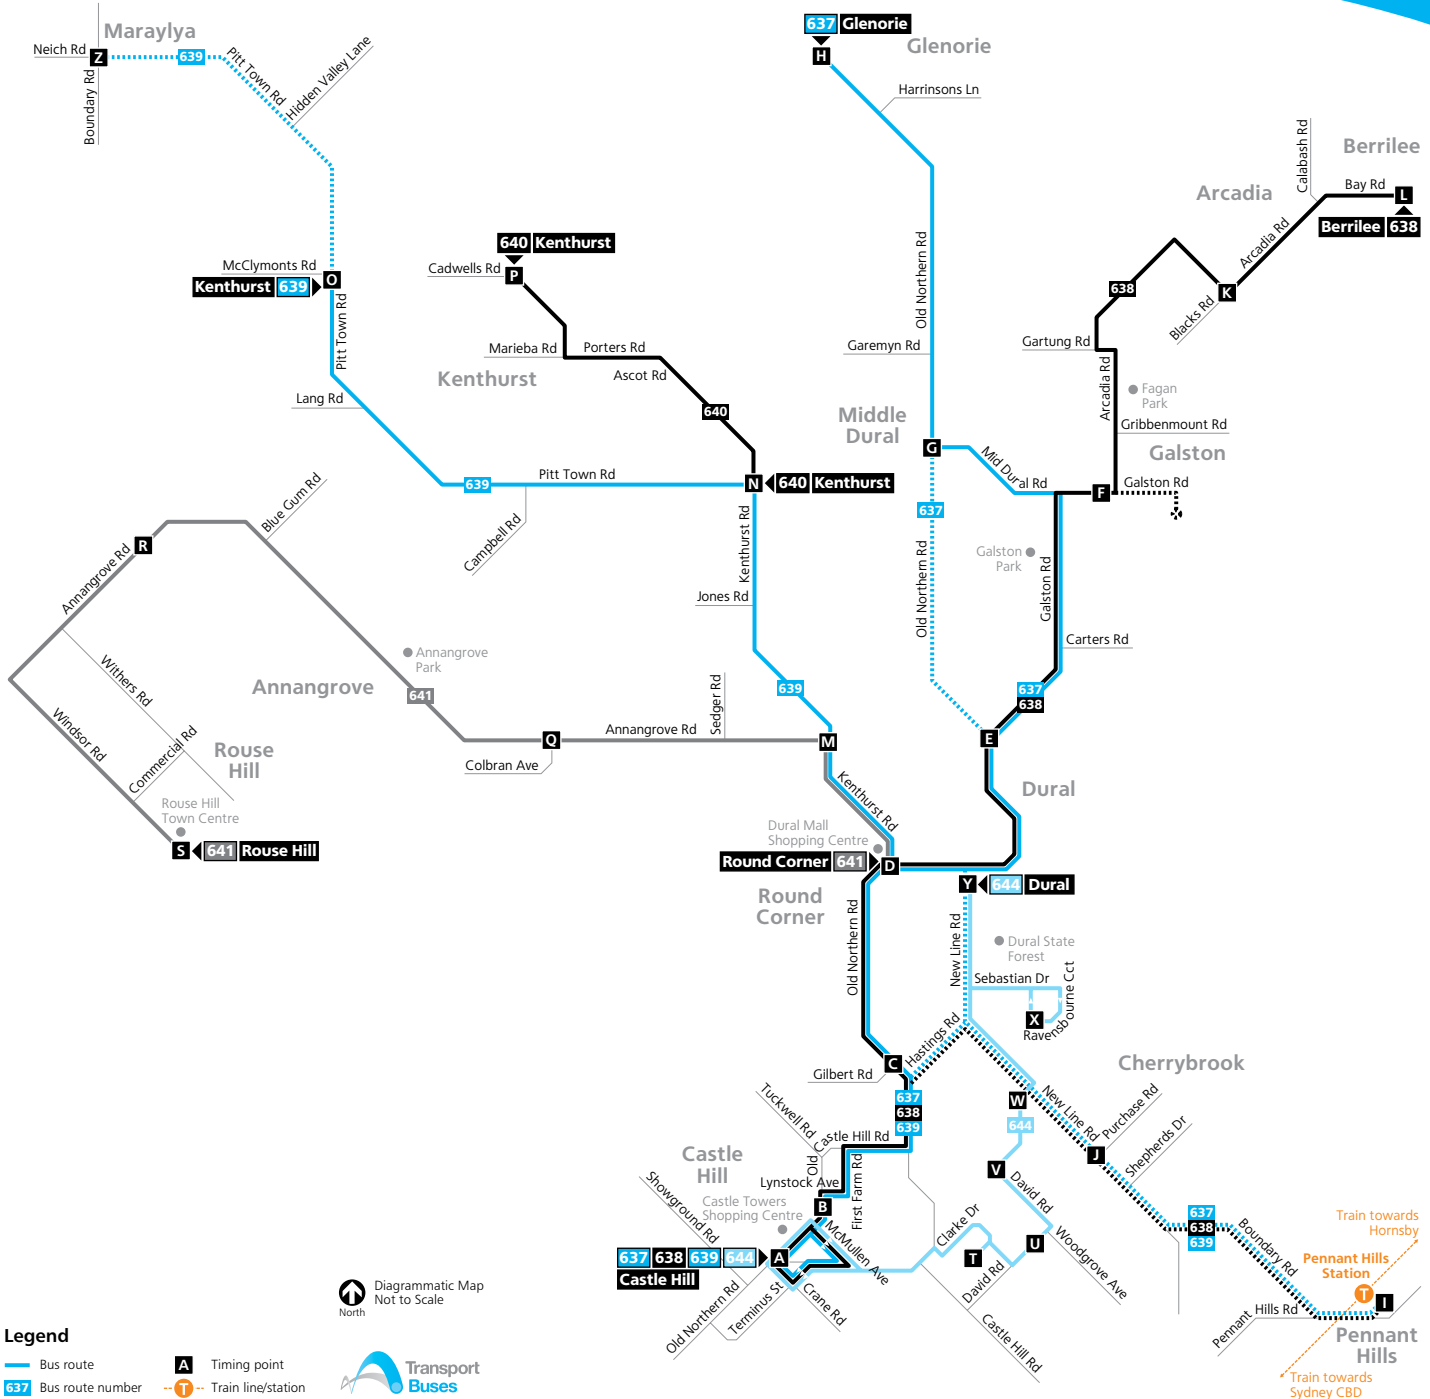

1. **Legend**
2. Bus route
   - 637 Bus route number
   - A Timing point
   - Train line/station

Diagrammatic Map
Not to Scale

Train towards
Hornsby

Pennant Hills
Station

Train towards
Sydney CBD